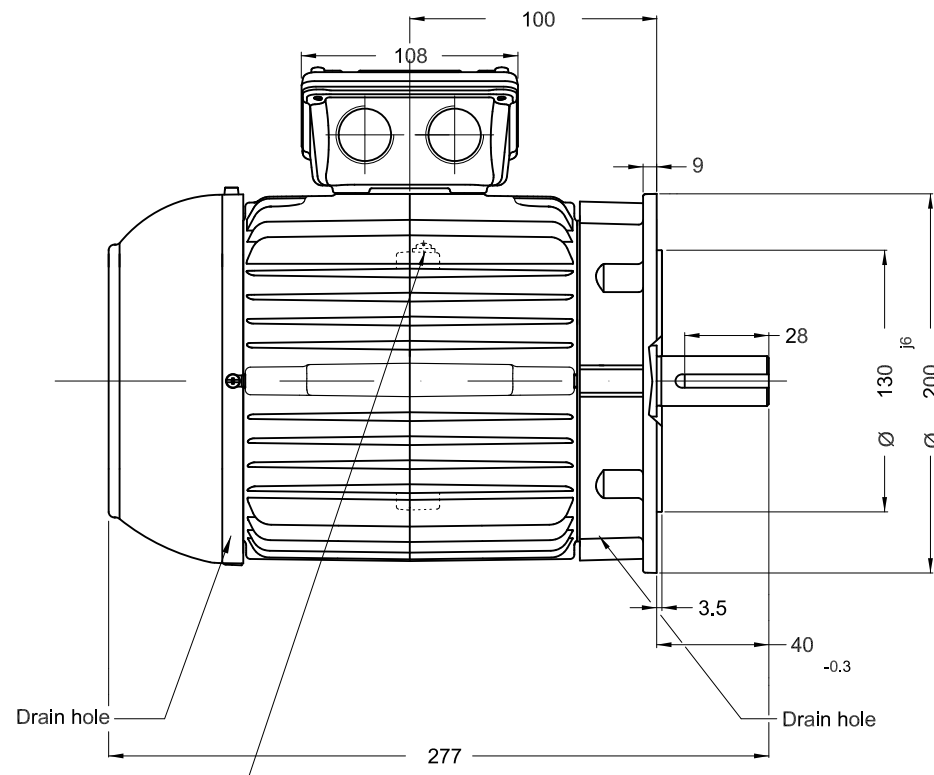

1 2 3 4 5 6

A

B

C

D

E

- Bearing cap
- Thermal protection to switch off - thermistors 155°C
- Space heaters 110 to 127 V
- Color RAL 5009
- Painting plan 202P
- Mounting B5T

0.75 kW 02 Poles 50 Hz A

QUANTUM CONTROLS

ECM	LOC	SUMMARY OF MODIFICATIONS	EXECUTED	CHECKED	RELEASED	DATE	VER
EXECUTED	PIRWUSER	THREE PH. MOTOR W22 IE3					
CHECKED		FRAME 80 IP55 TEFC					
RELEASED							
REL DT.		WMO Jaragua do Sul					

PREVIEW

WDD

Dimensions in mm

XME A3