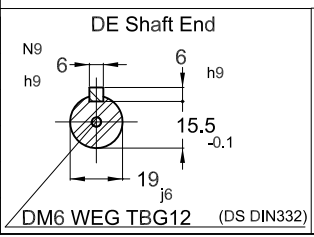

1 2 3 4 5 6

A

B

C

D

E

- Bearing cap
- Thermal protection to switch off - thermistors 155°C
- Space heaters 110 to 127 V
- Color RAL 5009
- Painting plan 202P
- Mounting B5T

0.75 kW 02 Poles 50 Hz A

QUANTUM CONTROLS

ECM	LOC	SUMMARY OF MODIFICATIONS	EXECUTED	CHECKED	RELEASED	DATE	VER
EXECUTED	PIRWUSER	THREE PH. MOTOR W22 IE3					
CHECKED		FRAME 80 IP55 TEFC					
RELEASED							
REL DT.		WMO Jaragua do Sul					

PREVIEW

WDD

Dimensions in mm

XME A3