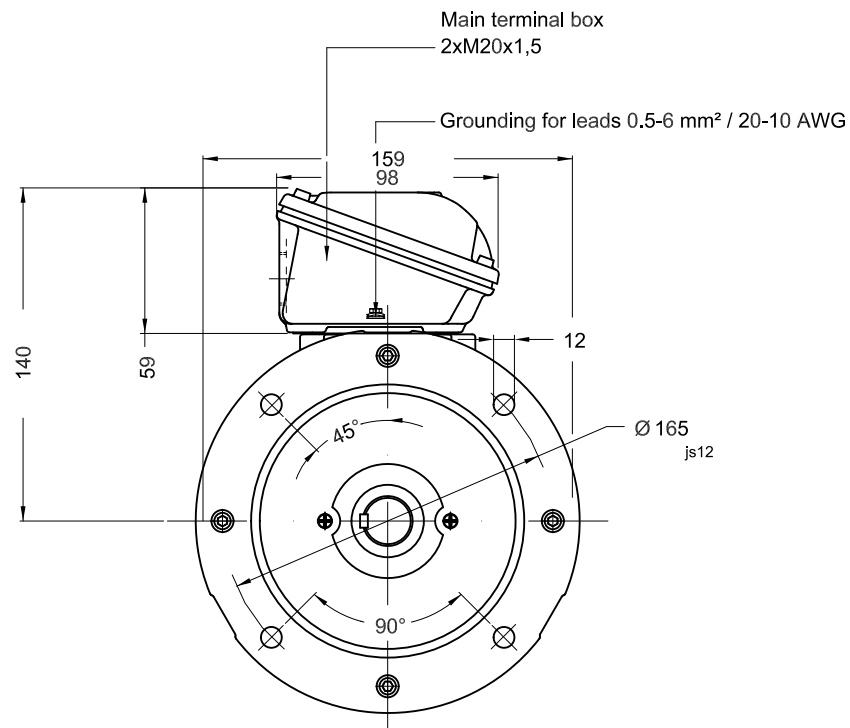

1 2 3 4 5 6

A

B

C

D

E

- Bearing cap
- Thermal protection to switch off - thermistors 155°C
- Space heaters 110 to 127 V
- Color RAL 5009
- Painting plan 202P
- Mounting B5T

0.75 kW 02 Poles 50 Hz A

QUANTUM CONTROLS

ECM	LOC	SUMMARY OF MODIFICATIONS	EXECUTED	CHECKED	RELEASED	DATE	VER
EXECUTED	PIRWUSER	THREE PH. MOTOR W22 IE3					
CHECKED		FRAME 80 IP55 TEFC					
RELEASED							
REL DT.		WMO Jaragua do Sul					

PREVIEW

WDD

Dimensions in mm

XME A3